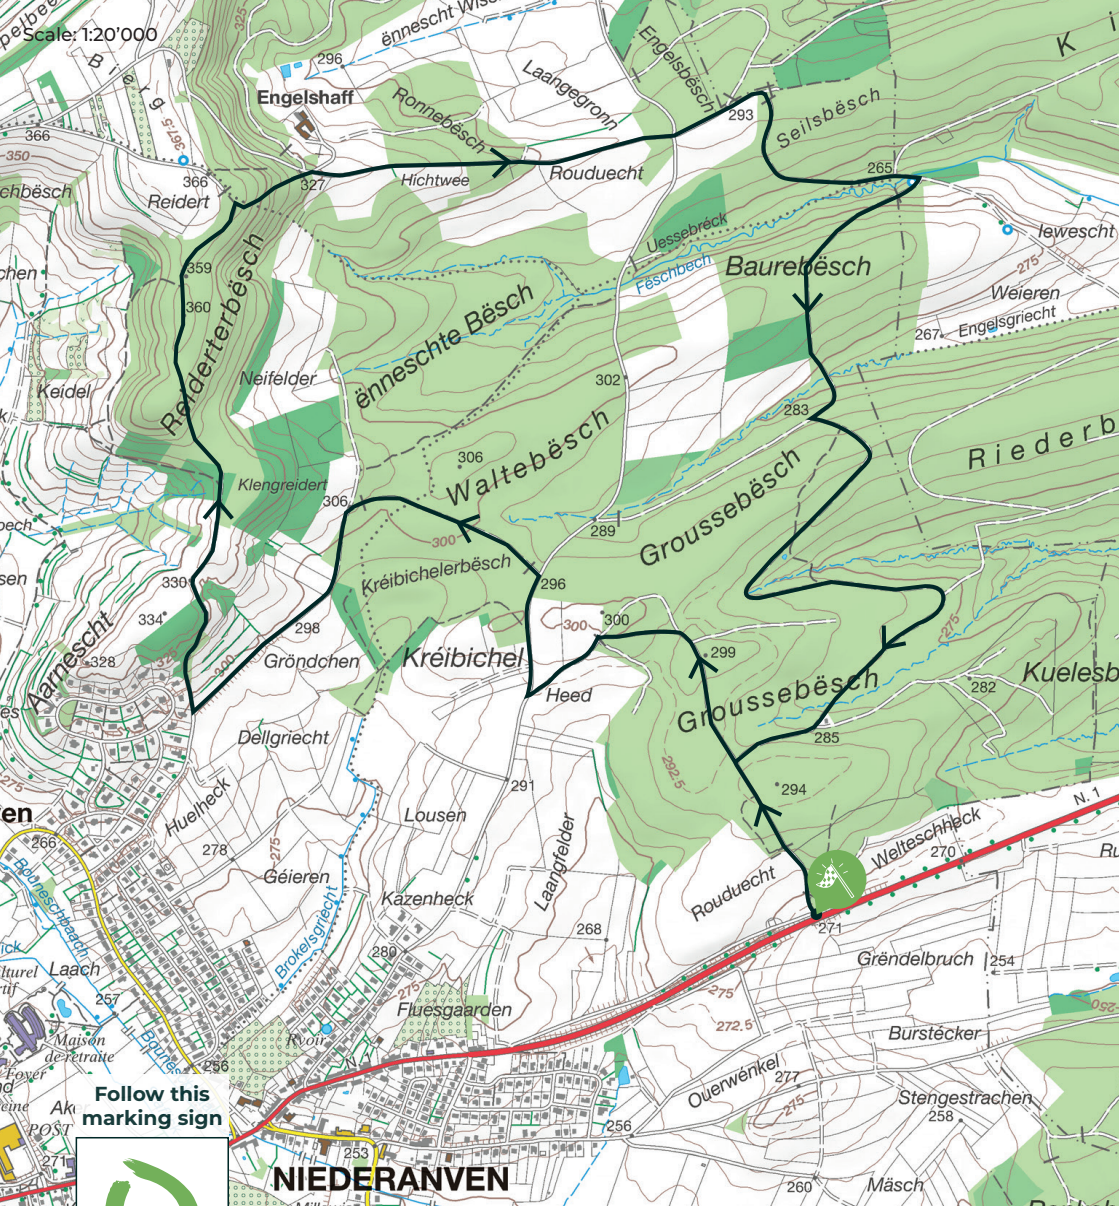

Guttland.Trail Aarnesch

Spectacular views and a unique nature reserve

📍 Niederaanven

Visit 
Guttland

Follow this marking sign

Gutland.Trail Aarnesch

 9,5 km

 170 m

 ● ○ ○

Online map

Starting Point:

Parking Grousebësch;
Route de Trèves, L-6940 Niederanven
Coordinates: 6.27563 E | 49.65632 N

Want to discover more Gutland.Trails?
Visit www.gutlandtrails.lu

Feedback / Question: hello@gutlandtrails.lu