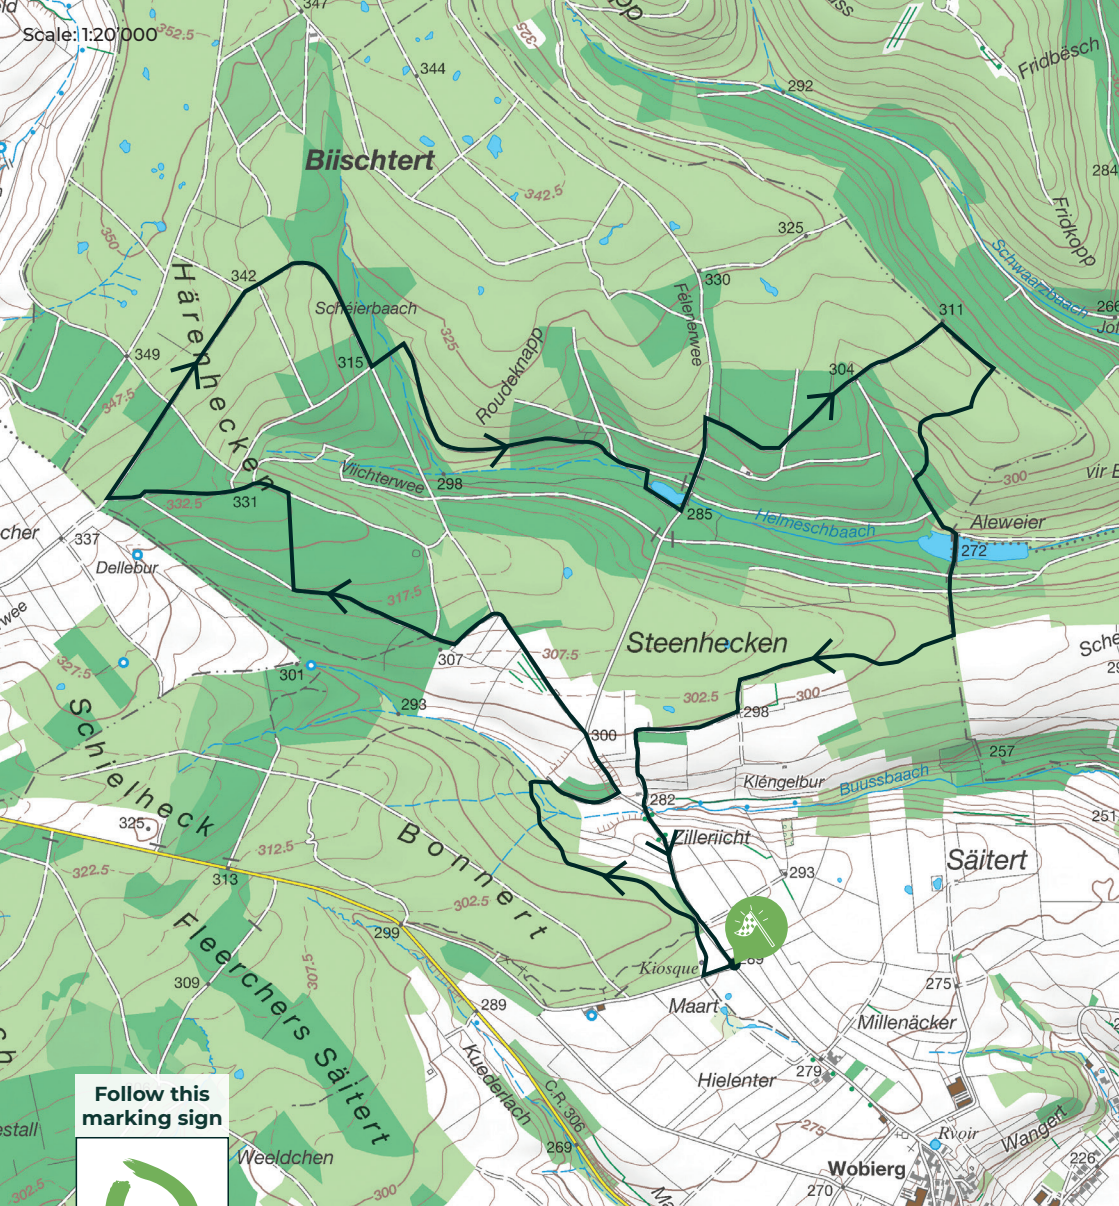

Guttland.Trail

Biisser Weier

Idyllic landscapes and relaxation in nature

📍 Bissen

Visit 
Guttland

Scale: 1:20'000

Follow this marking sign

Gutland.Trail Bissier Weier

8,63 km

150 m

Online map

Starting Point:

'Bonnert' / Forest playground;
 Rue de la Chapelle, L-7765 Bissen
 Coordinates: 6.05360 E | 49.19695 N

Want to discover more Gutland.Trails?
 Visit www.gutlandtrails.lu